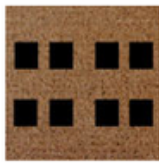

MOTIF DESIGN CHART

YOUR CHOICE OF 40 PRINTED MOTIFS
EACH TAKES UP AN AREA OF YOUR MAT APPROXIMATELY 30CM SQUARE

8 Squares

Bear

Big Horn

Camel

Cat & Butterfly

Cat & Mouse

Cat

Cock & Hen

Cow

Dachshund

Dolphin

Duck

Elephant

Fengshui